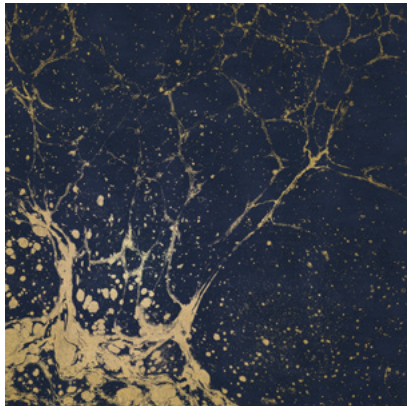

Calico

LUNARIS

Tear Sheet

Lunaris celebrates the mesmerizing qualities of the night sky.

CHAMPAGNE

FOG

MIDNIGHT

OXIDE

POLARIS

RAKU

SAPPHIRE

TIDE

Lunaris Raku

Suitable for residential and some commercial projects

COLOR
Raku

ITEM
1515

CONTENT
Dutch Metal Leaf

PANEL WIDTH
34" / 864 mm trimmed

PANEL HEIGHT
120" / 3048 mm standard

REPEAT
Non-repeating

STOCK
Made to order

LEAD TIME
4 weeks to print

MINIMUM
1 panel

PRICE
Available upon request