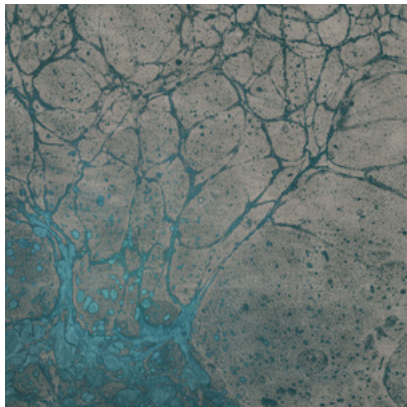

Calico

LUNARIS

Tear Sheet

Lunaris celebrates the mesmerizing qualities of the night sky.

CHAMPAGNE

FOG

MIDNIGHT

OXIDE

CONTENT
Dutch Metal Leaf

PANEL WIDTH
34" / 864 mm trimmed

PANEL HEIGHT
120" / 3048 mm standard

REPEAT
Non-repeating

STOCK
Made to order

LEAD TIME
4 weeks to print

MINIMUM
1 panel

PRICE
Available upon request