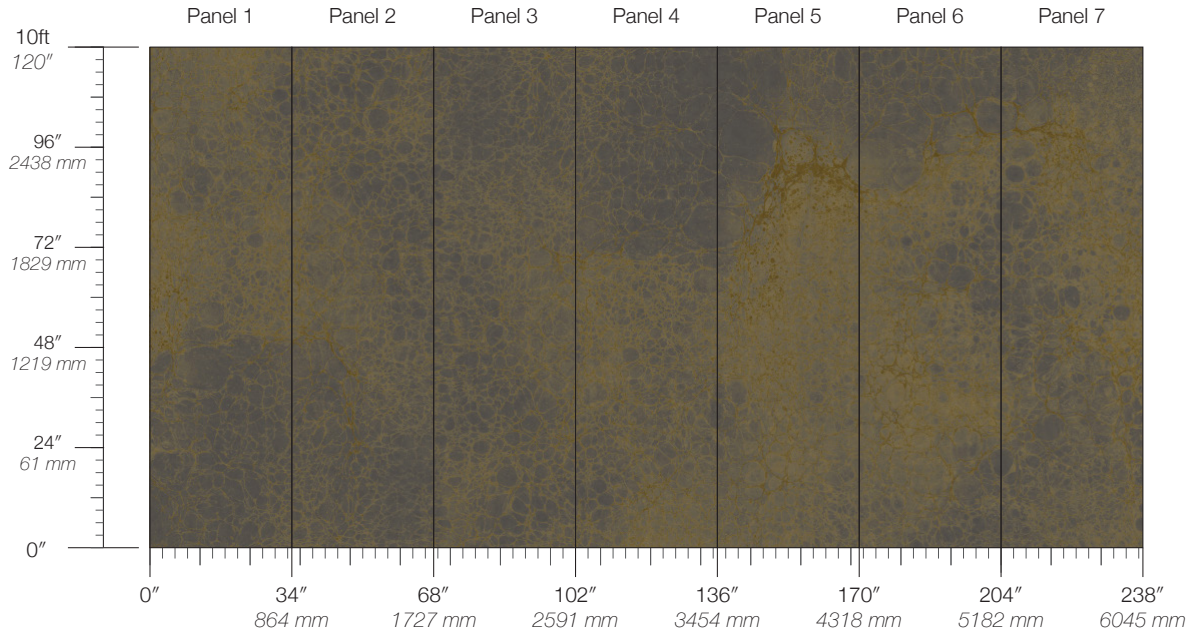

Lunaris Raku

Suitable for residential and some commercial projects

COLOR
Raku

ITEM
1515

CONTENT
Dutch Metal Leaf

PANEL WIDTH
34" / 864 mm trimmed

PANEL HEIGHT
120" / 3048 mm standard

REPEAT
Non-repeating

STOCK
Made to order

LEAD TIME
4 weeks to print

MINIMUM
1 panel

PRICE
Available upon request

ORIGIN
USA

DETAILS
Custom options available

MAINTENANCE
Water-based cleanser

ENVIRONMENTAL
Formaldehyde Free
Heavy Metal Free
PVC Free

SPECS
Paper-backed metal leaf
7.2 oz per square yard
244 g per linear meter
Smooth metallic surface with
hand-applied leaf

TESTING
(US) ASTM E84 Adhered Class A
(EU) EN 15102 Class D-s3 / d2

CONTACT
sales@calicowallpaper.com
+1 718 243 1705
57 Lispenard Street
New York, NY 10013 USA

DISCLAIMER
Refer to our website to
see the full mural artwork.
Reference the physical sample
for color and texture. Panel
maps represent mural
artwork only.